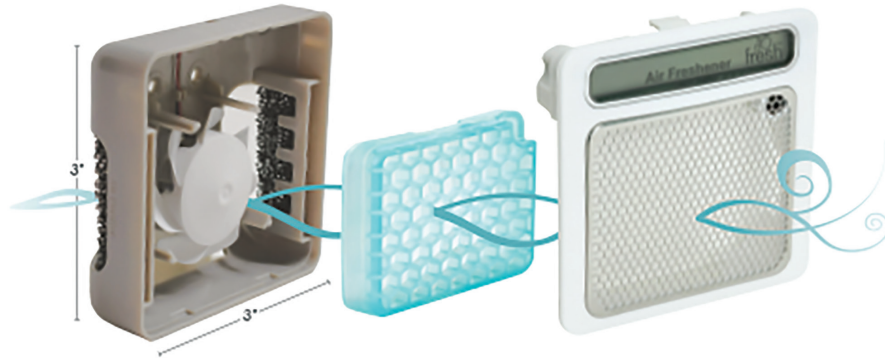

Designed specifically for small spaces, myfresh can freshen up any small space; every bathroom stall, urinal or sink area, as well as office & desk areas. Just place myfresh within 3 feet of the user's upper body.*

SINK AREAS

OFFICE & DESKS

BATHROOM STALLS

URINALS

For Restroom Stalls:

2' from the floor and within 3' of the toilet.

Anywhere in the back half of the stall behind the user or more than 3' from the toilet is recommended.

*NOTE: myfresh should **not** be placed behind the user

Small, Powerful & Efficient

myfresh's motion sensor detects movement and triggers the small, high speed fan, which moves 5-10 times more air than typical dispensers, turning periodically for as long as the space is occupied. It's unique design creates better experiences through superior efficiency & cleanliness.