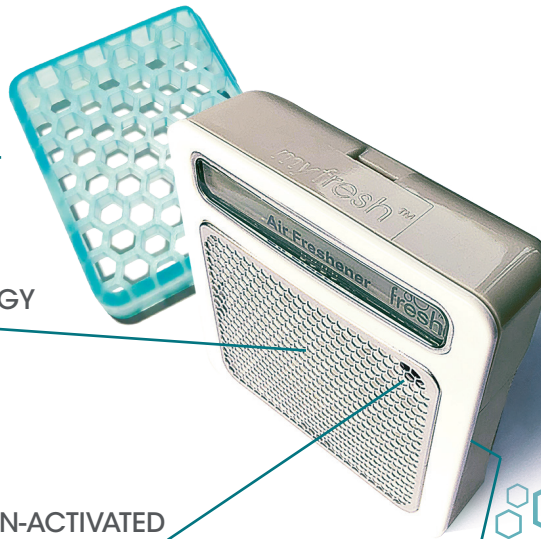

Innovative Technology, Automatic Performance

Featuring hands-free motion-activation, myfresh releases just the right amount of fragrance for 30 days from our proprietary dry fragrance inserts emitted by our small, high-velocity freshFan technology.

DRY FRAGRANCE TECHNOLOGY
Liquid-free, leaves no residue

freshFan TECHNOLOGY
High-velocity fan

HANDS-FREE, MOTION-ACTIVATED
No touching dirty aerosol cans

CHARCOAL FILTERS
For a fresher experience

Great for any small space!

Designed specifically for small spaces, myfresh can freshen up any small space; every bathroom stall, urinal or sink area, as well as office & desk areas. Just place myfresh within 3 feet of the user's upper body.*

*NOTE: myfresh should **not** be placed behind the user

Small, Powerful & Efficient

myfresh's motion sensor detects movement and triggers the small, high speed fan, which moves 5-10 times more air than typical dispensers, turning periodically for as long as the space is occupied. It's unique design creates better experiences through superior efficiency & cleanliness.