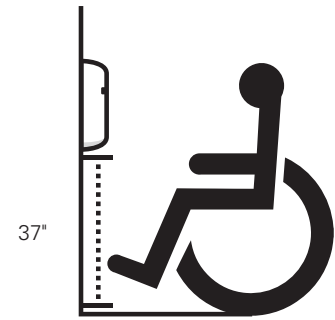

DESIGN WITHIN REACH

ThinAir® ADA-COMPLIANT HAND DRYER

The ThinAir® Hand Dryer is a high-efficiency model that is surface-mounted and ADA-compliant. ThinAir dries hands in 15 seconds*, uses 950 watts or less (as low as 300 watts) and has a slimmer profile to meet ADA compliance standards. The ThinAir Hand Dryer features adjustable speed and sound control, variable heat settings and a washable pre-filter.

OPTIONAL ACCESSORIES

- ✓ MICROBAN® Antimicrobial Wall Guards: 89W (White), 89B (Black)
Stainless Steel: 89S (Brushed)

ADA COMPLIANCE

ADA guidelines state that fixtures mounted above 27" must not protrude more than 4" from the wall.

Maximum: 48"
Recommended: 37"

OVERALL DIMENSIONS

Width: 9 5/32" (233 mm) **Height:** 13 15/16" (354 mm) **Depth:** 4" (102 mm)

WEIGHT

TA-ABS: 8 lbs. (3.6 kgs.)

ELECTRICAL

Units are Single Phase; 950 Watts or as low as 300 Watts (without heat) and available as specified in: