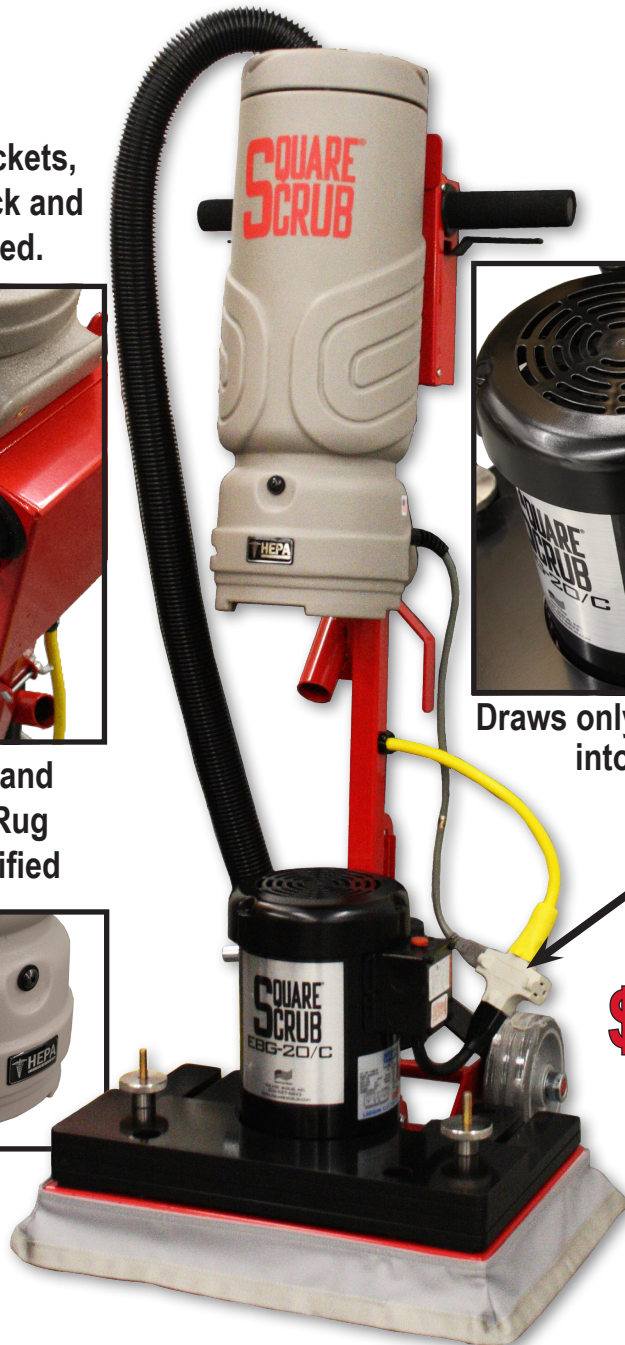

Square Scrub[®] Machine Hepa Dry Vacuum System

SS EBG-HDVK

SQUARE SCRUB[®]

Versatility²

www.squarescrub.com | 800-557-6822

Mounting brackets,
power tee block and
hose included.

HEPA Rated and
Carpet and Rug
Institute Certified

Draws only 4.5 amps so it can connect directly
into the machine's power supply.

\$339.00

Can Be Converted to a
Backpack Vac

Accessories

\$11.48

6 qt. Cloth Bags
SS EBG-HDVK-CB

HEPA Dome Filter
SS EBG-HDVK-HDF